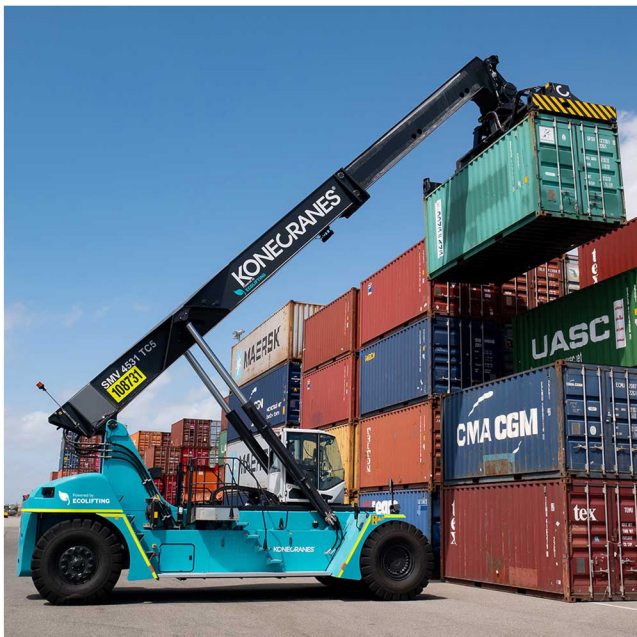

# ABOUT US

IVERSE LOGIS is an indigenous logistics and trading company registered in Ghana with its head office in the Greater Accra region. We operate mainly in transport, logistics, machinery, and trading.

## CARGO HANDLING AT ITS BEST

reach stackers for a range of applications including empty containers, laden containers, intermodal handling, barge handling, industrial handling, and more.